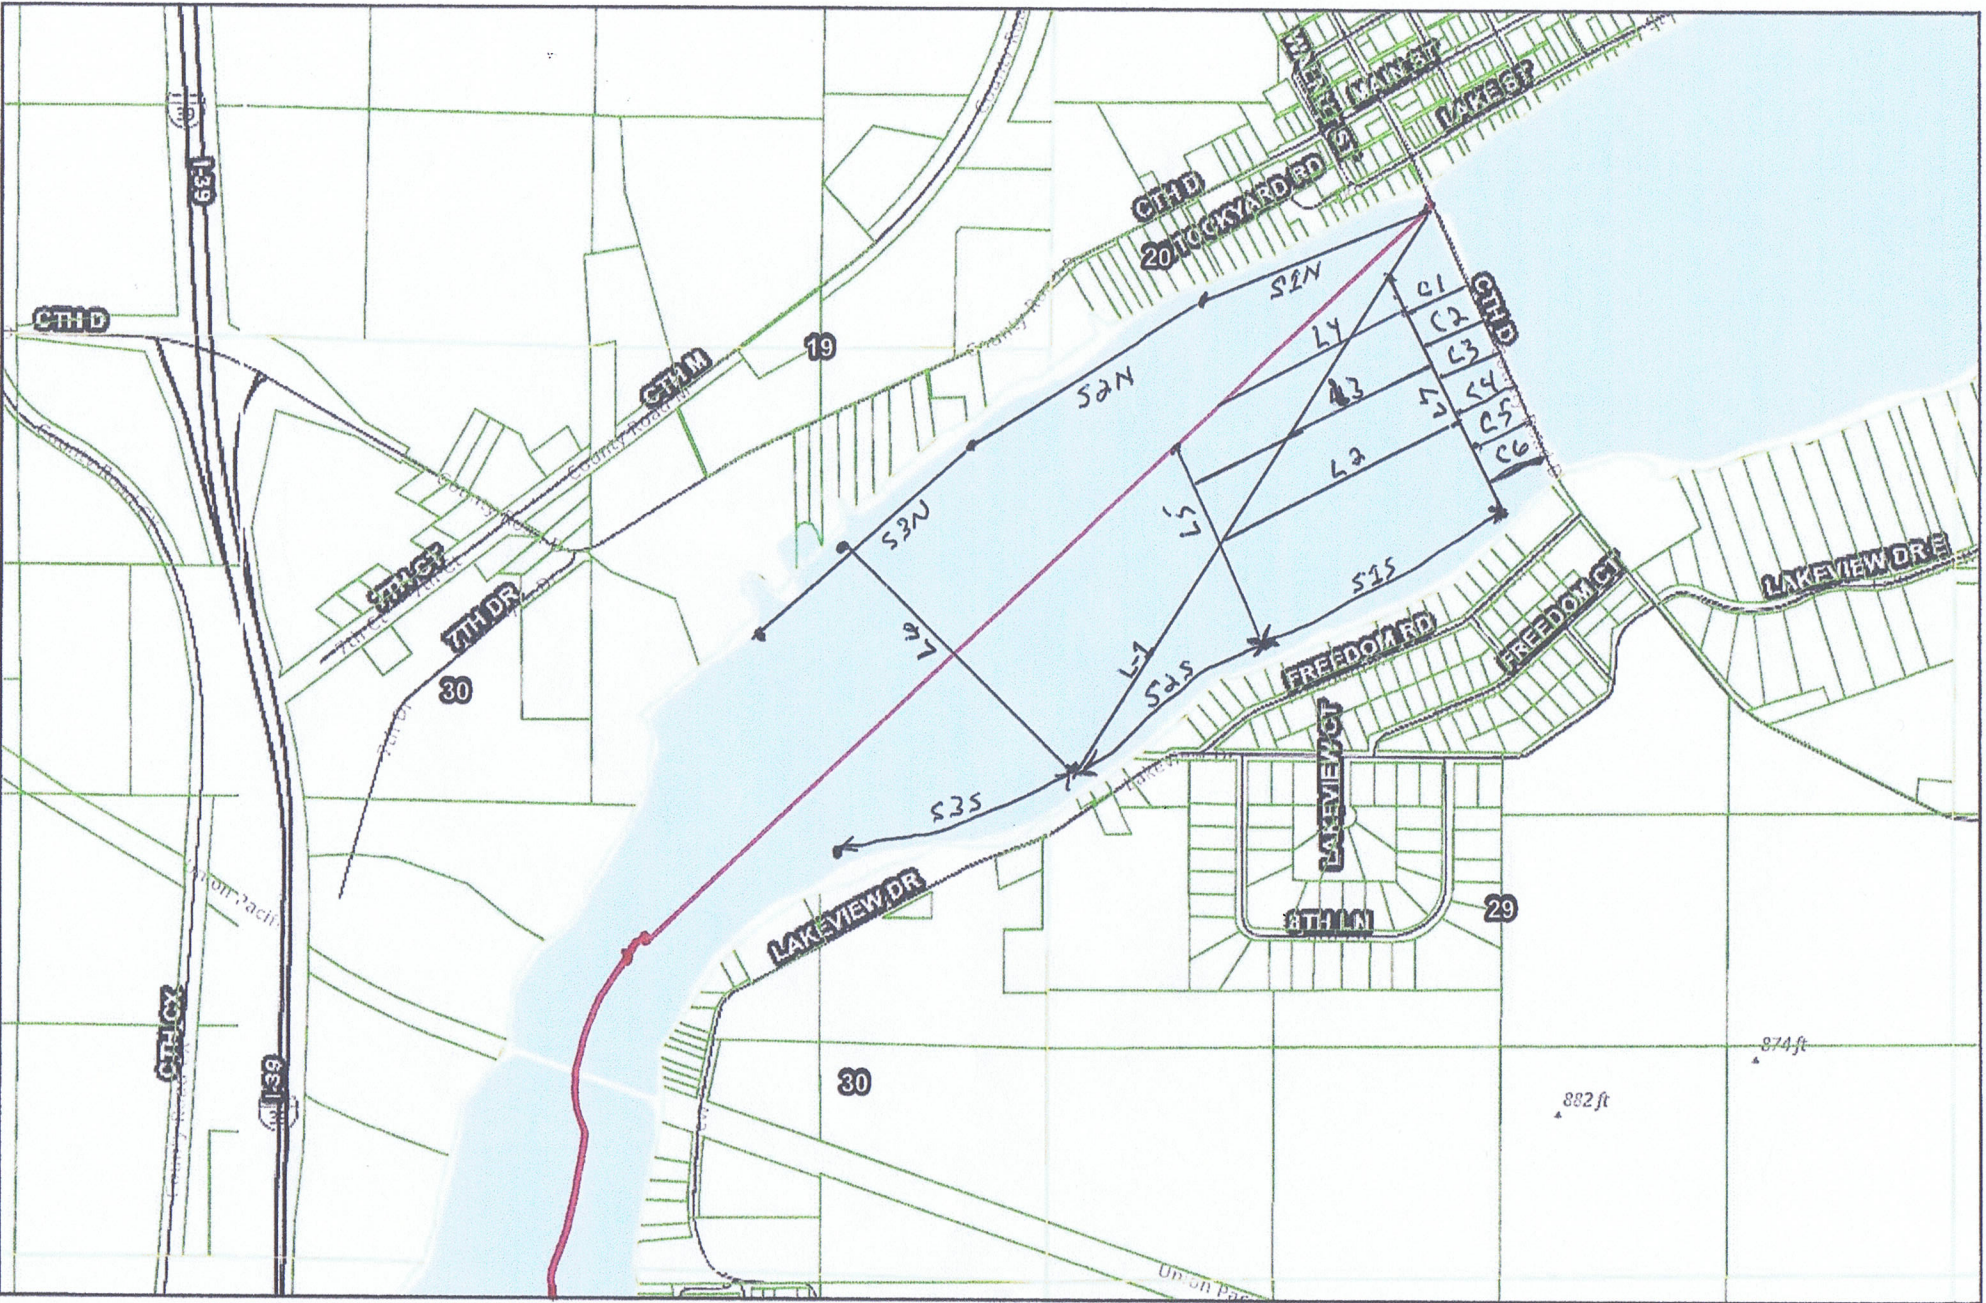

Buffalo Lake Segment 5

1 inch equals 1,505 feet

MARQUETTE COUNTY

WISCONSIN

Current Time: 3/17/2021 12:54 PM

DISCLAIMER: This map is not guaranteed to be accurate, correct, current, or complete and conclusions drawn are the responsibility of the user.