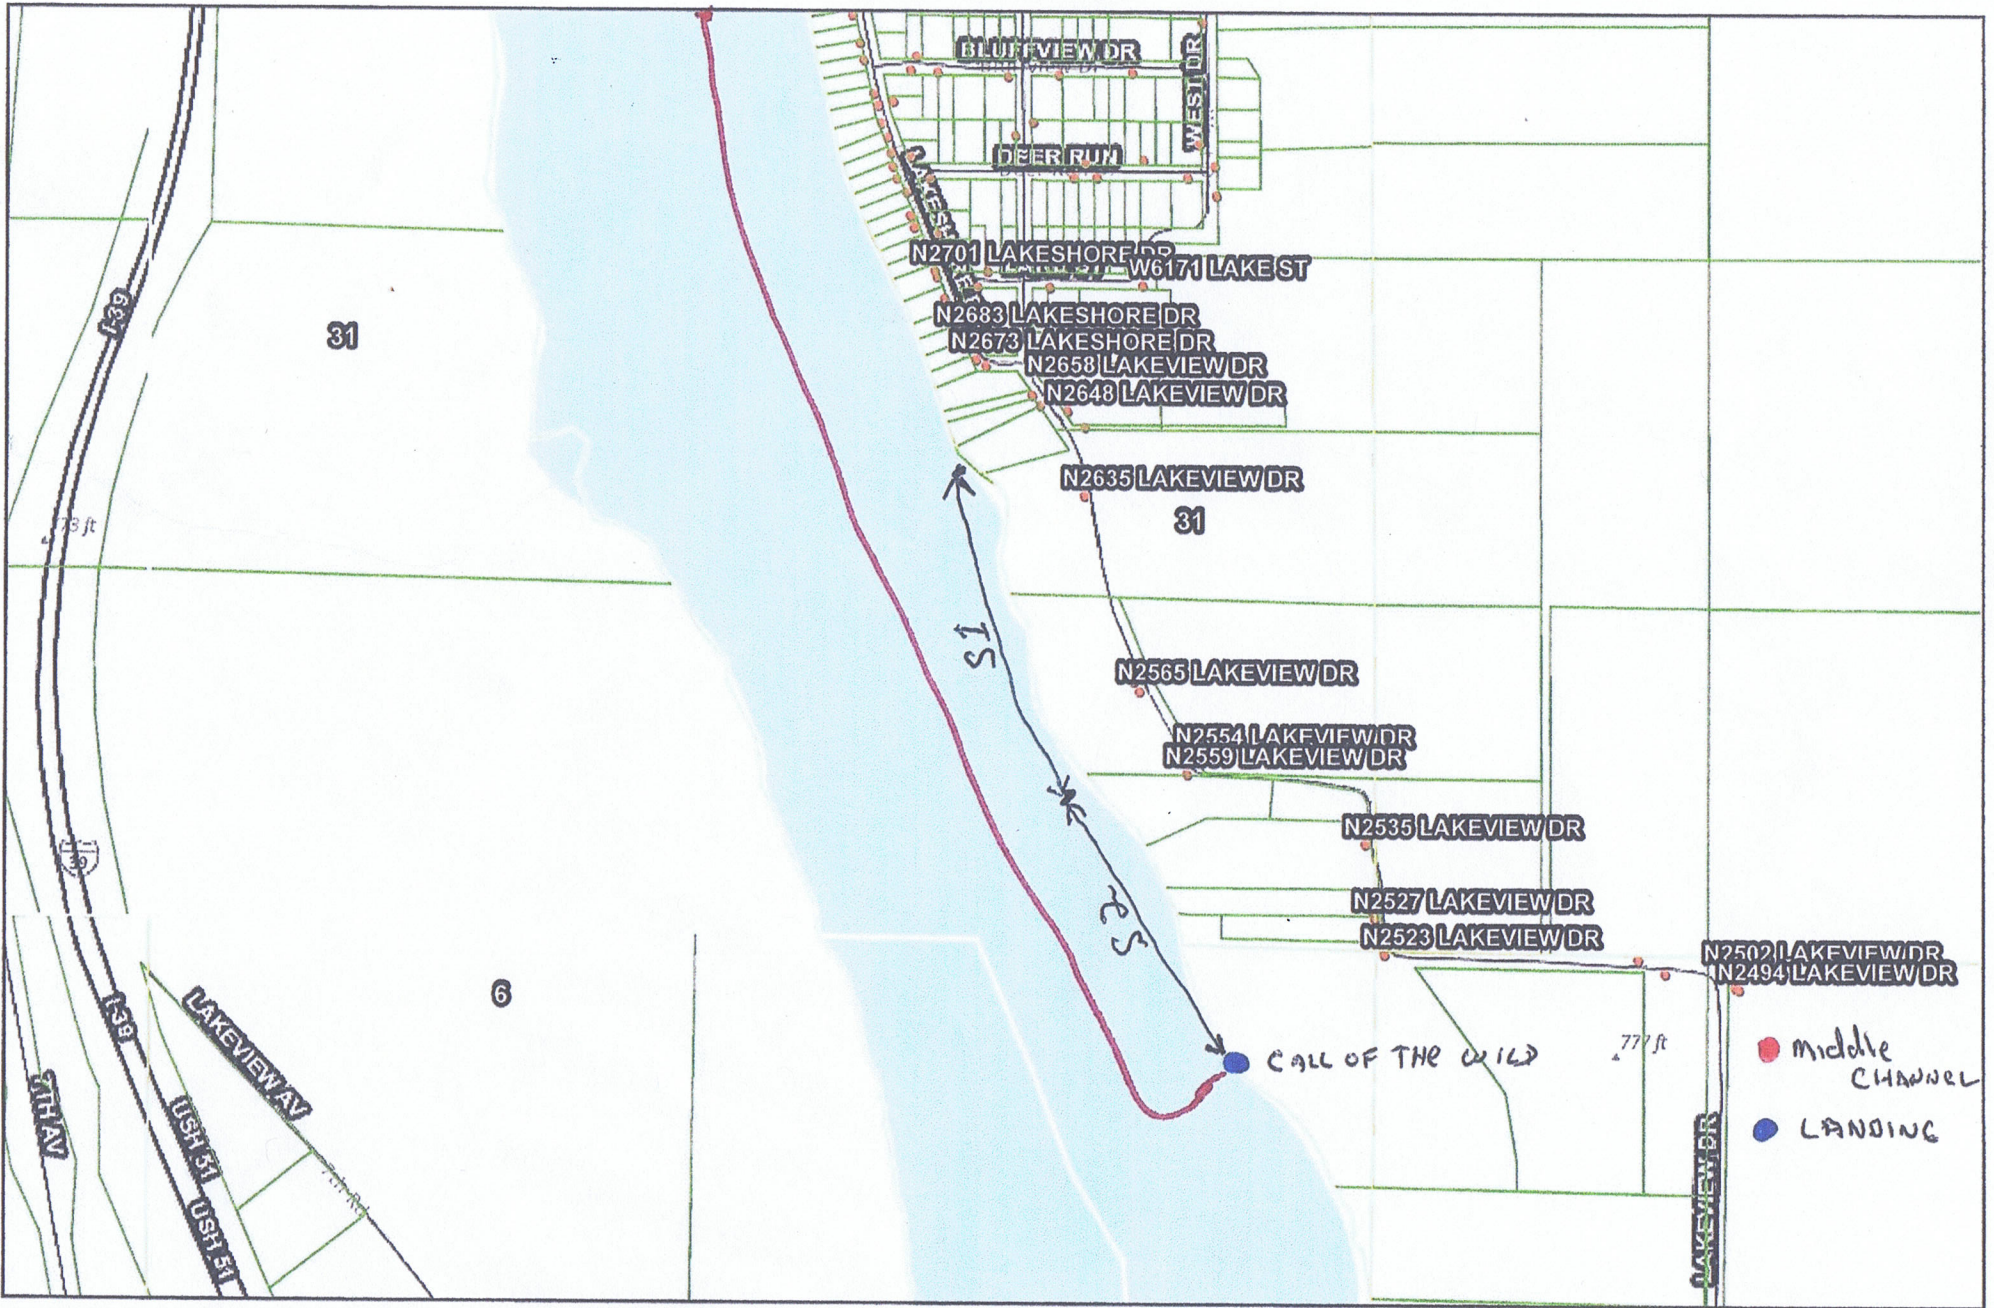

Buffalo Lake Segment 7

1 inch equals 995 feet

MARQUETTE COUNTY

WISCONSIN

Current Time: 3/10/2021 10:56 AM

DISCLAIMER: This map is not guaranteed to be accurate, correct, current, or complete and conclusions drawn are the responsibility of the user.