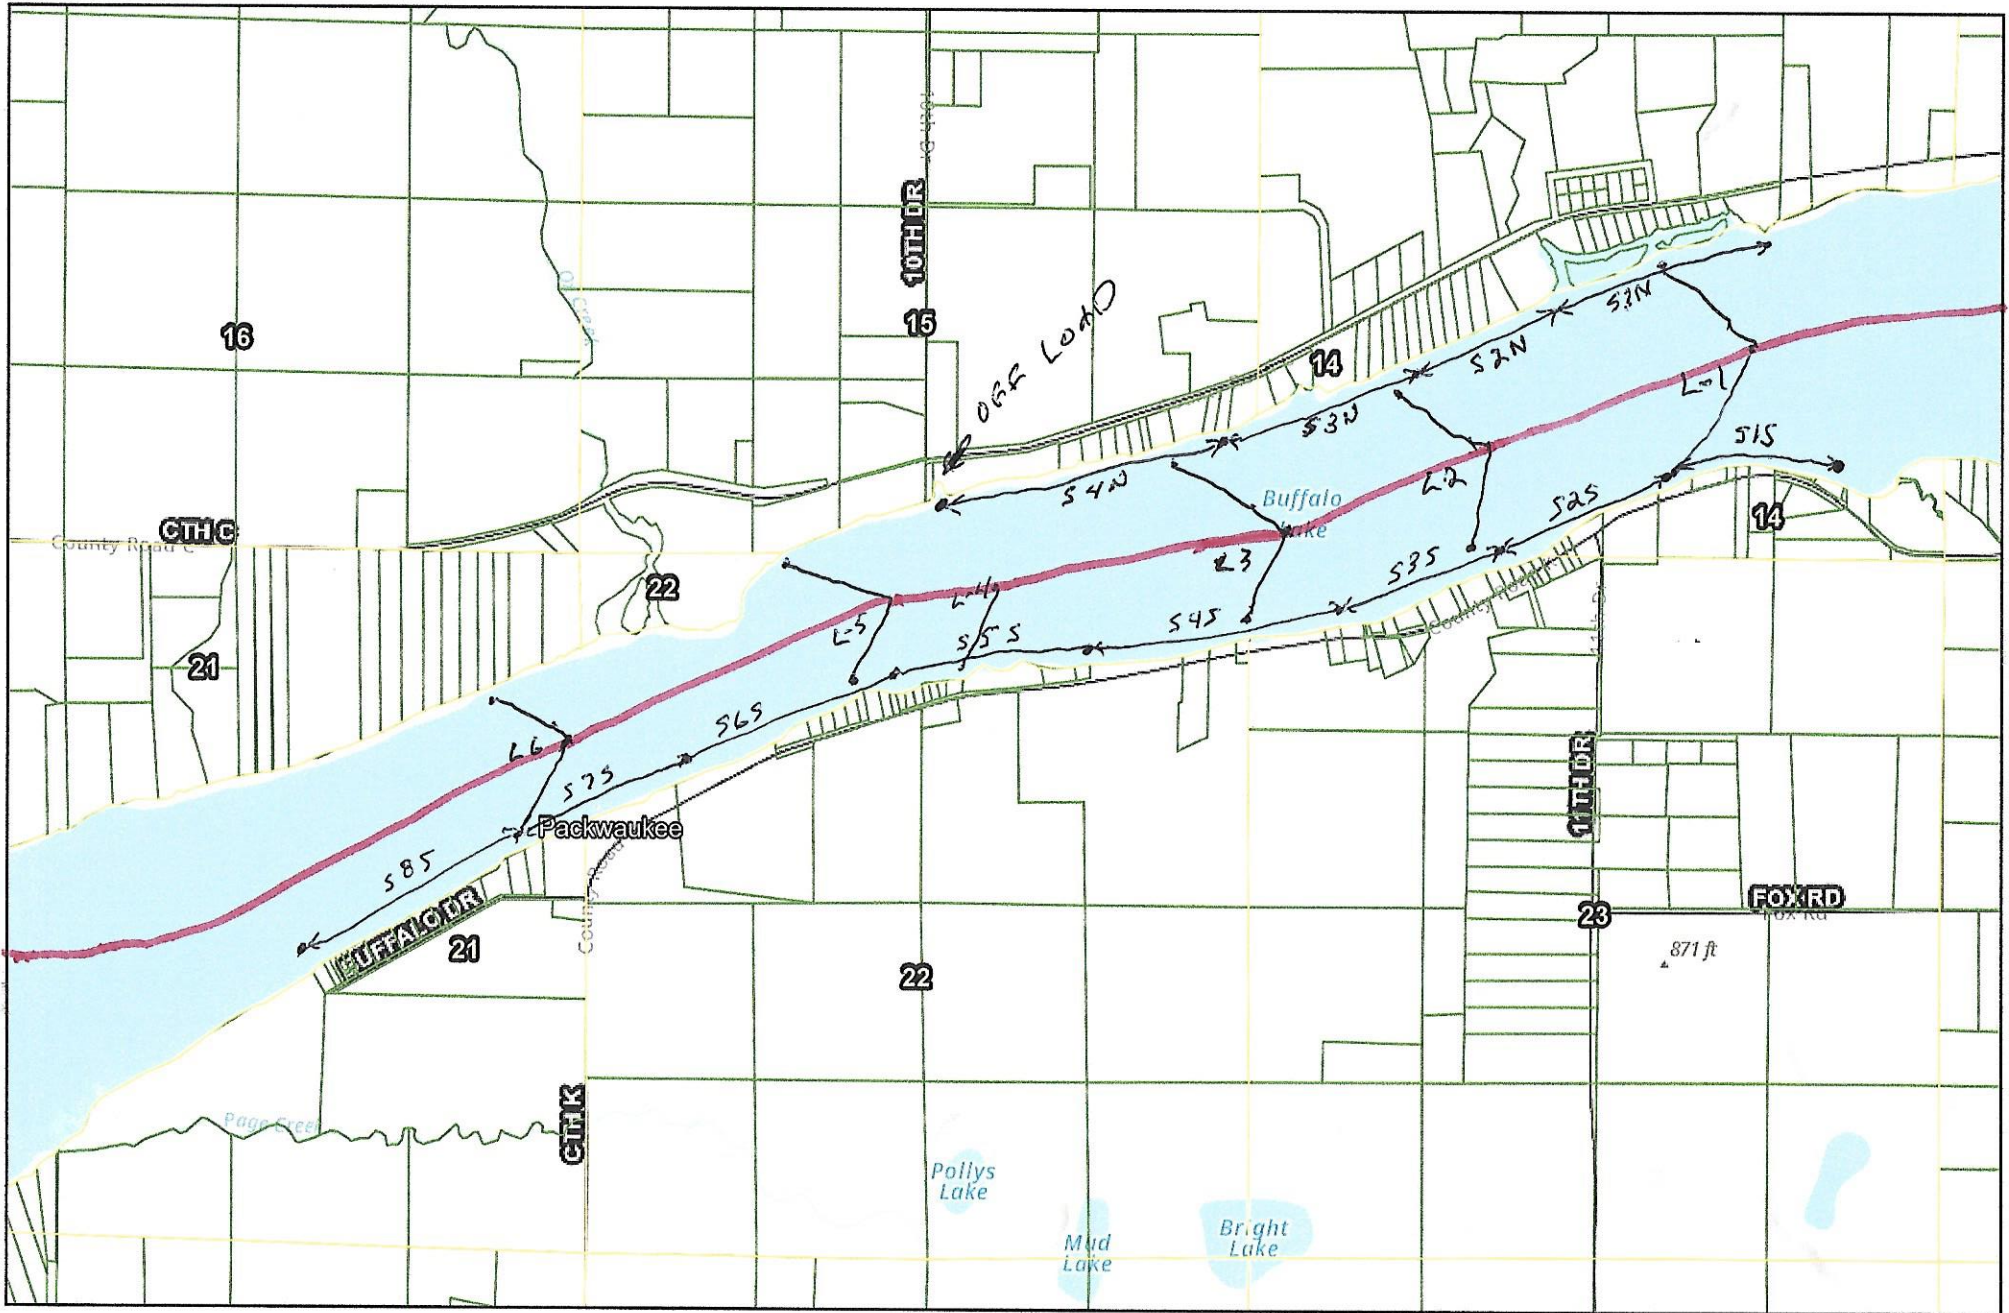

# Buffalo Lake Segment 3

1 inch equals 1,989 feet

## MARQUETTE COUNTY

WISCONSIN

Current Time: 3/24/2021 8:54 AM

DISCLAIMER: This map is not guaranteed to be accurate, correct, current, or complete and conclusions drawn are the responsibility of the user.