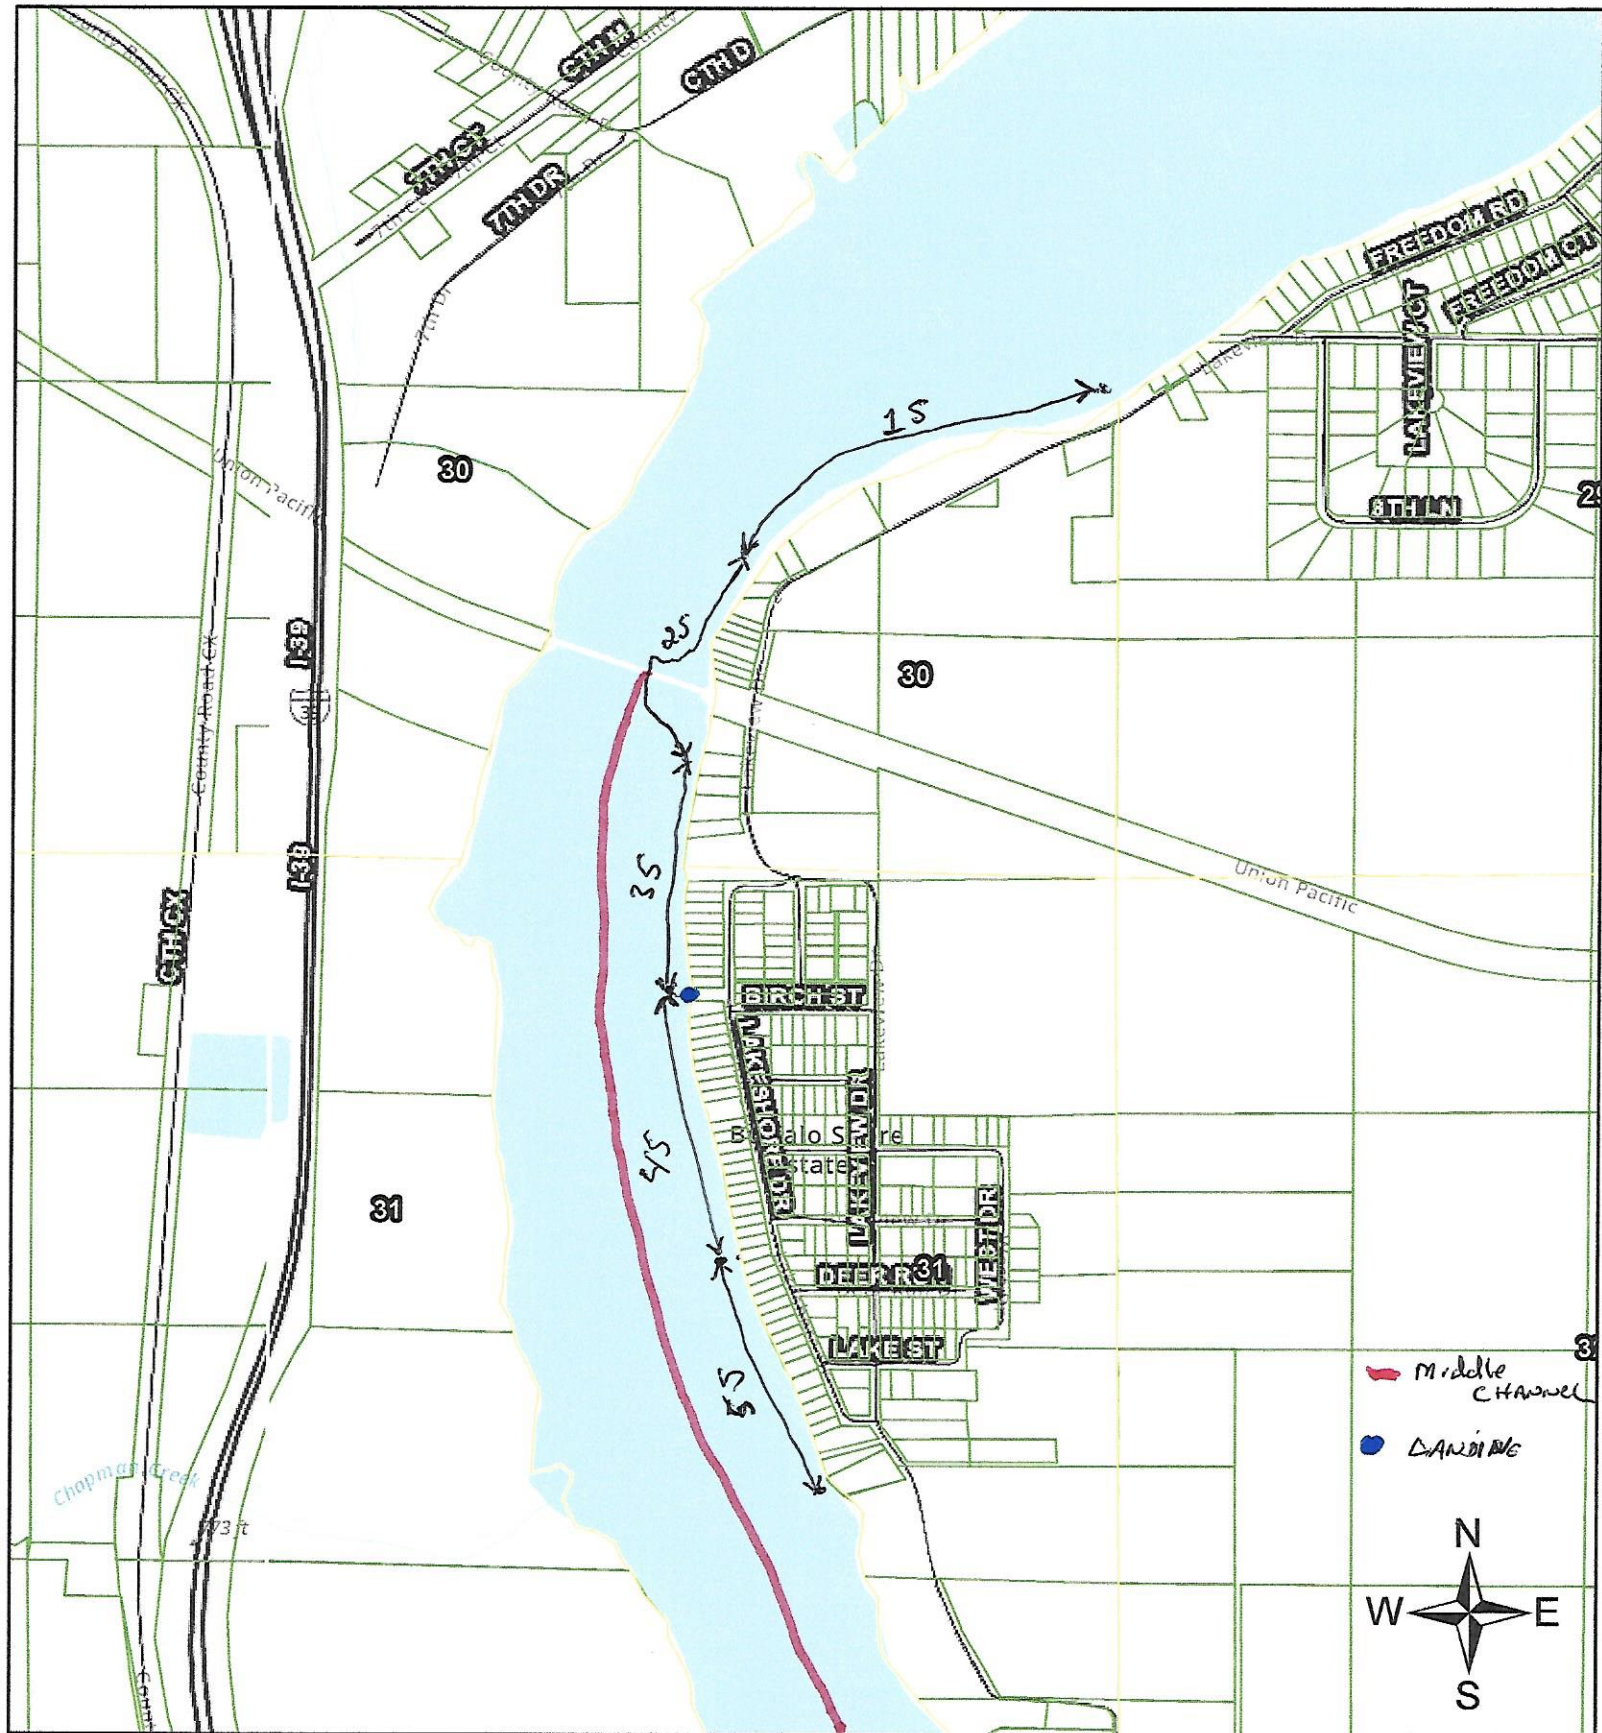

Buffalo Lake Segment 6

1 inch equals 1,505 feet

MARQUETTE COUNTY
WISCONSIN

Current Time: 3/16/2021 10:17 AM

DISCLAIMER: This map is not guaranteed to be accurate, correct, current, or complete and conclusions drawn are the responsibility of the user.