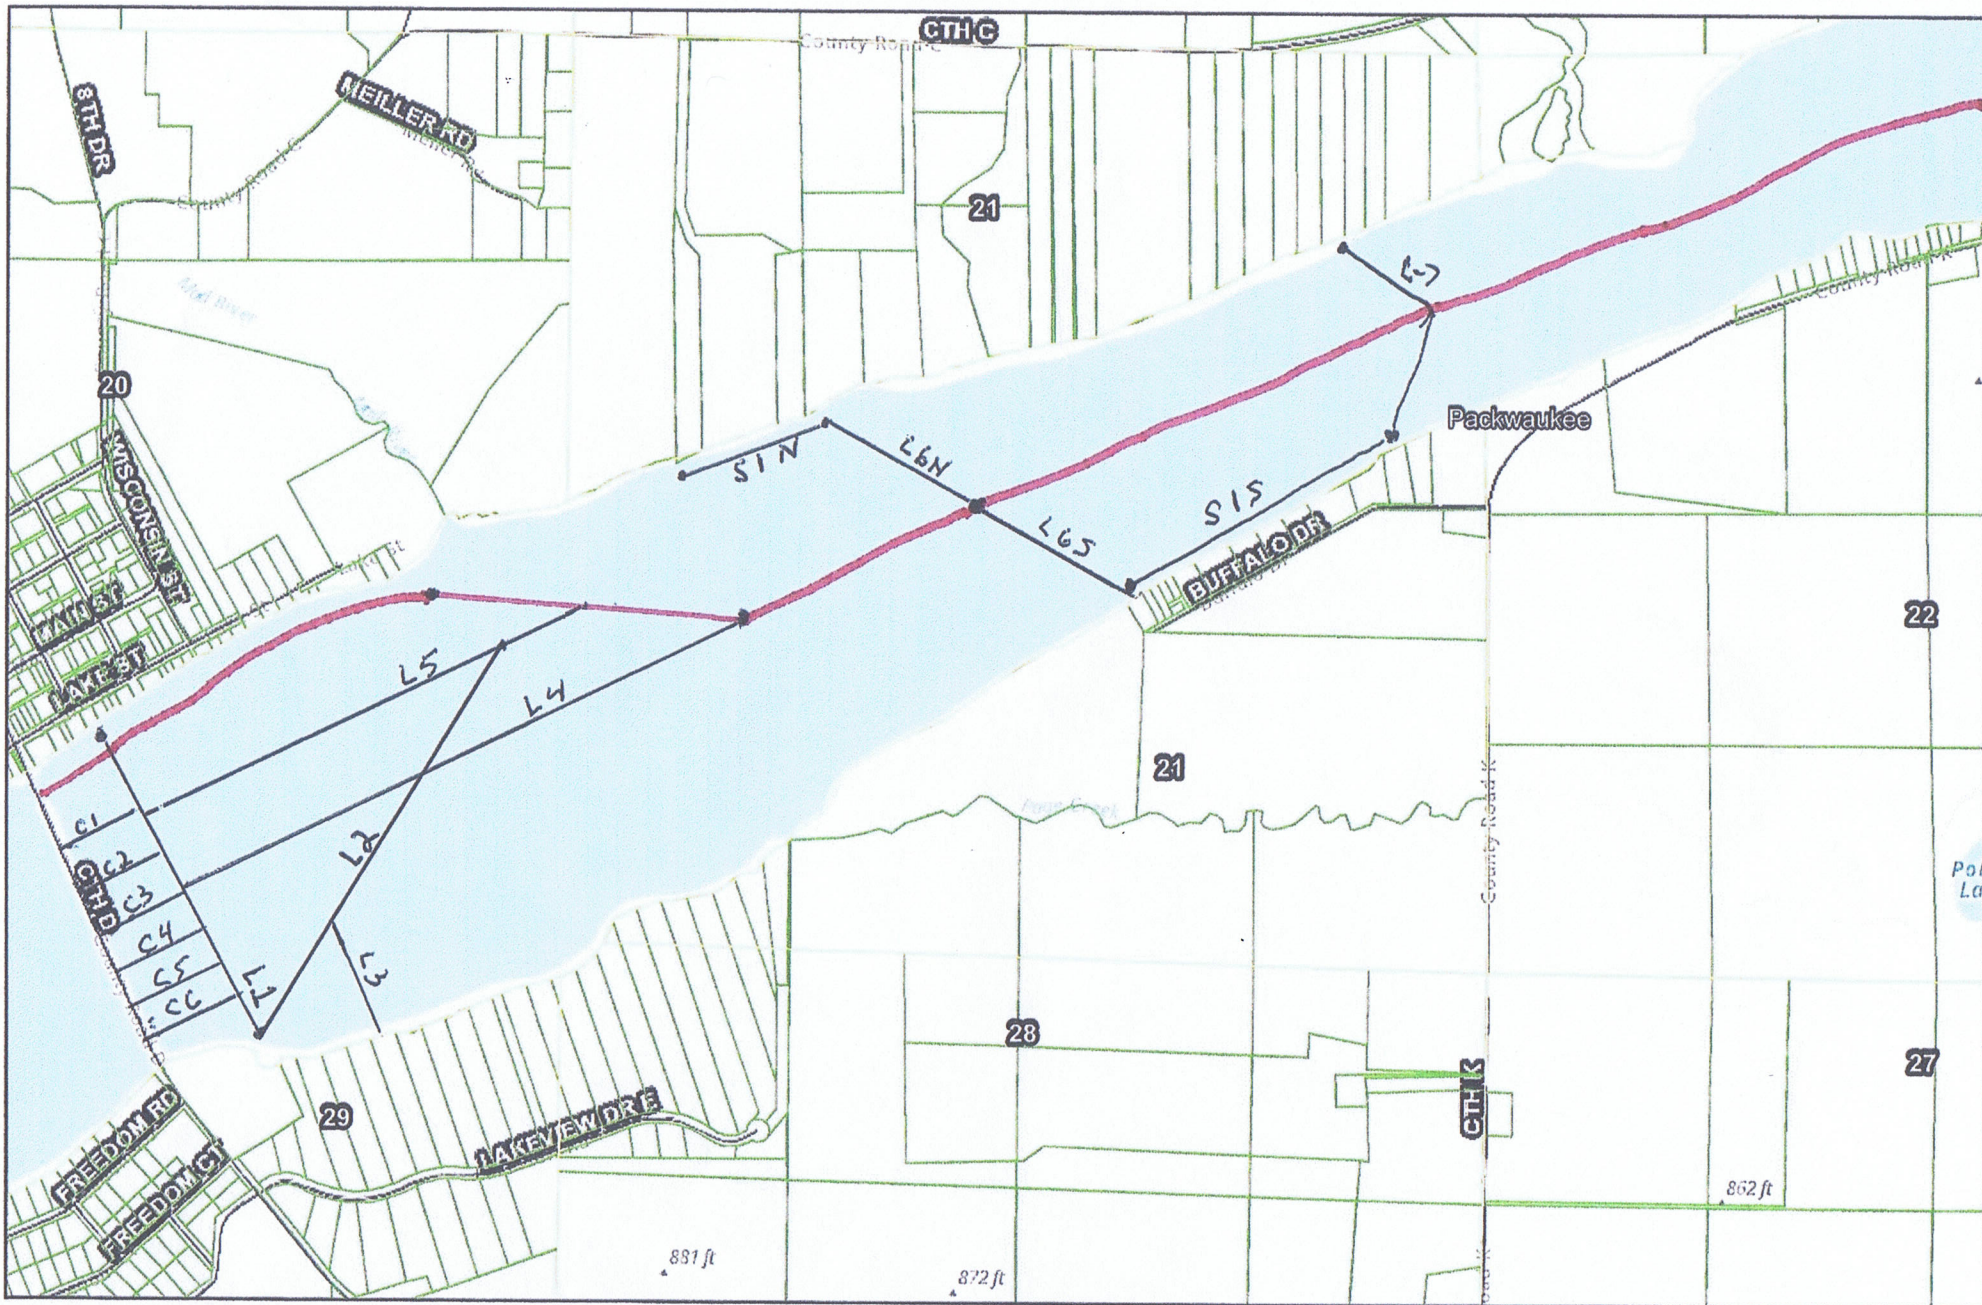

Buffalo Lake Segment 4

1 inch equals 1,505 feet

MARQUETTE COUNTY

WISCONSIN

Current Time: 3/16/2021 10:32 AM

DISCLAIMER: This map is not guaranteed to be accurate, correct, current, or complete and conclusions drawn are the responsibility of the user.