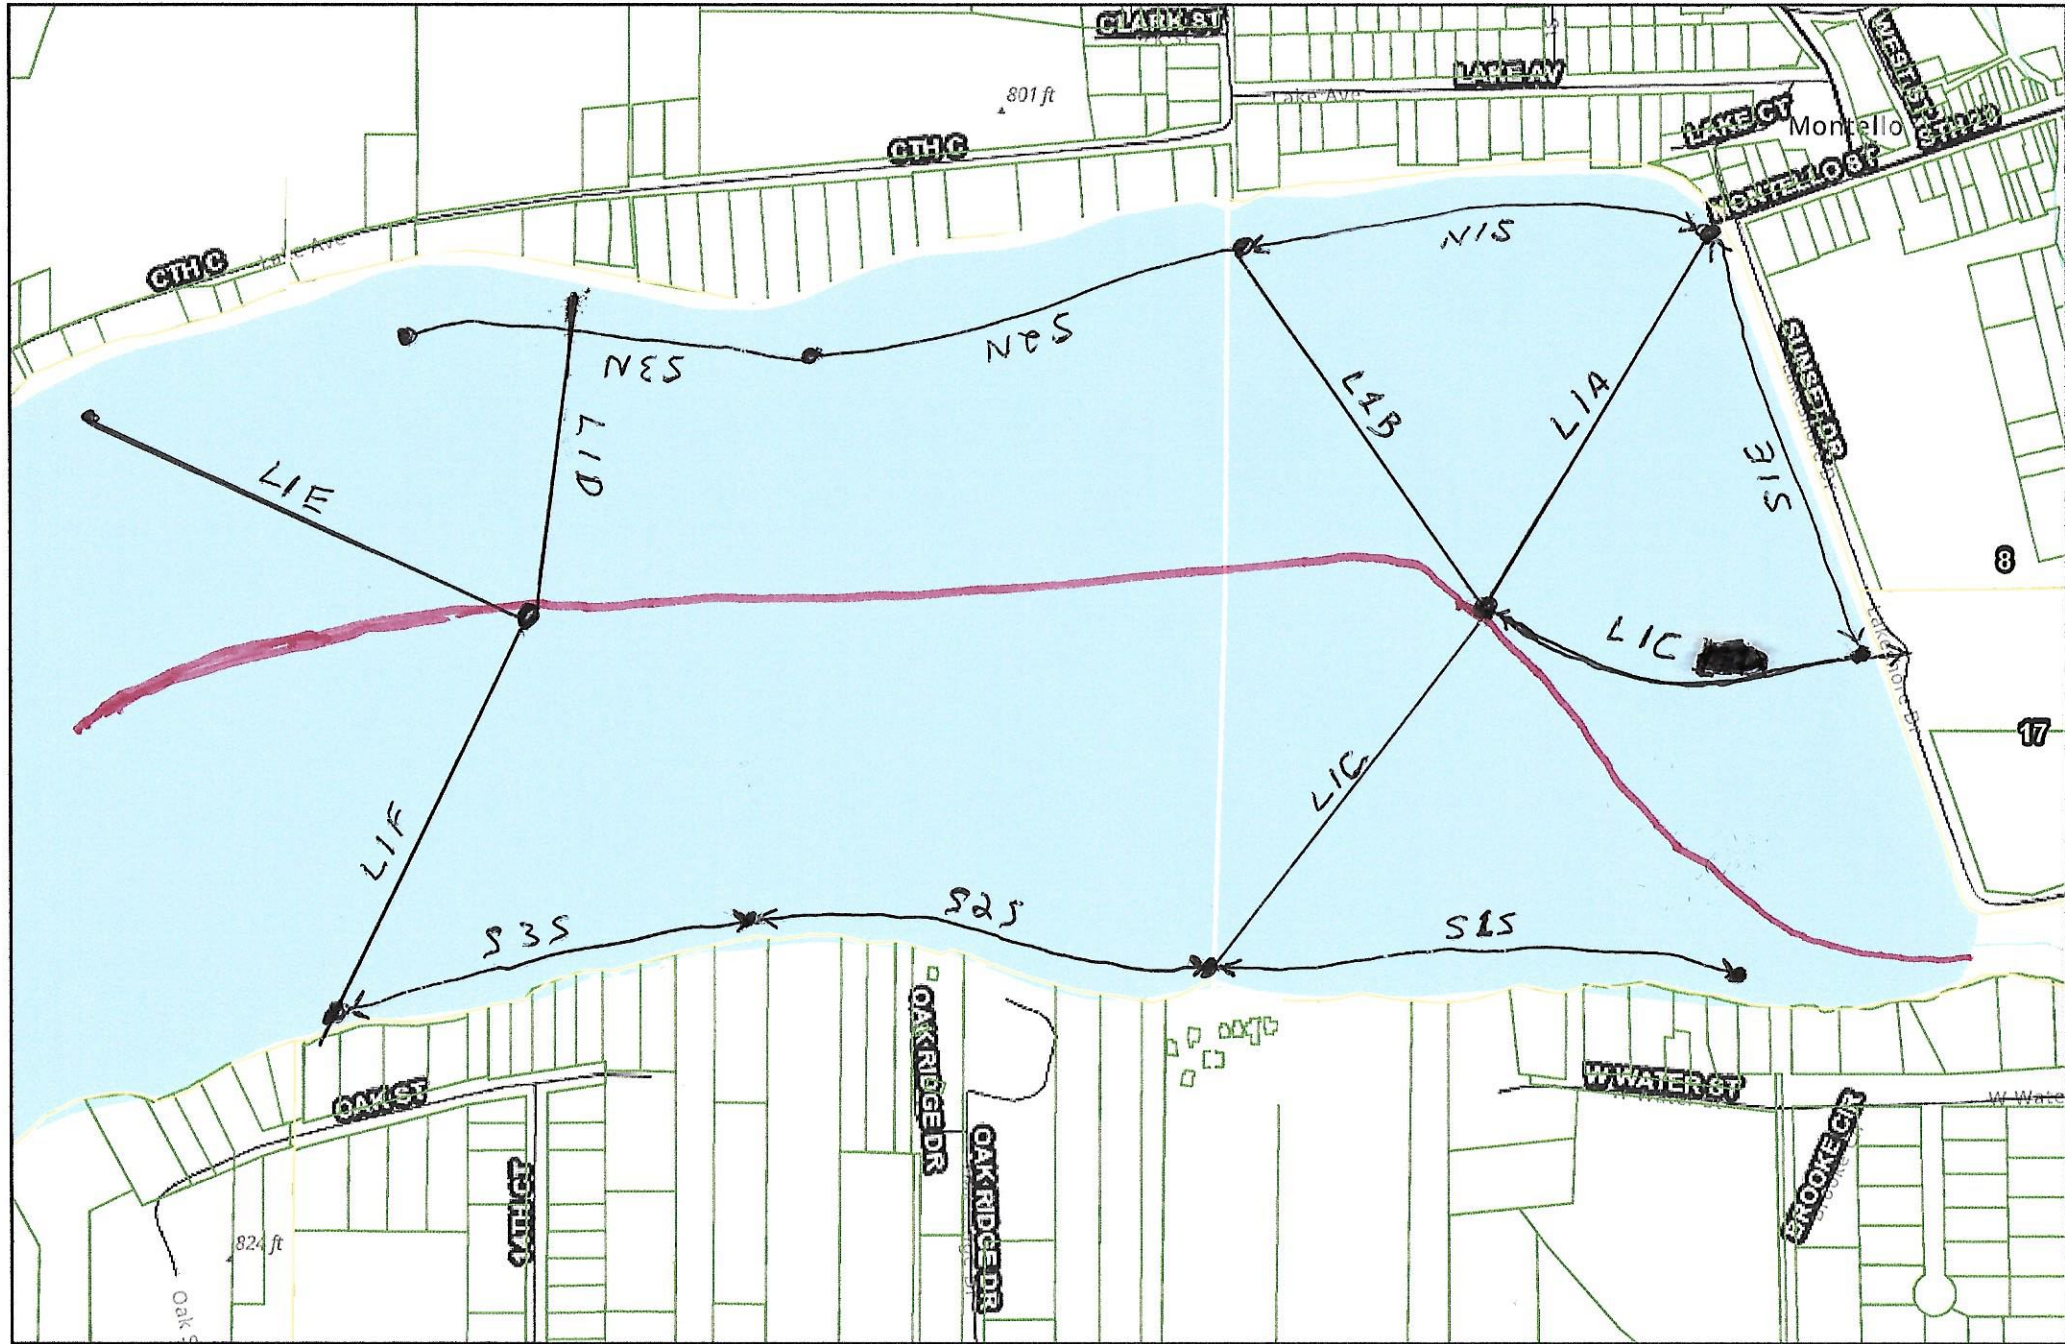

Buffalo Lake Segment 1

1 inch equals 752 feet

MARQUETTE COUNTY
WISCONSIN

Current Time: 3/16/2021 10:39 AM

DISCLAIMER: This map is not guaranteed to be accurate, correct, current, or complete and conclusions drawn are the responsibility of the user.