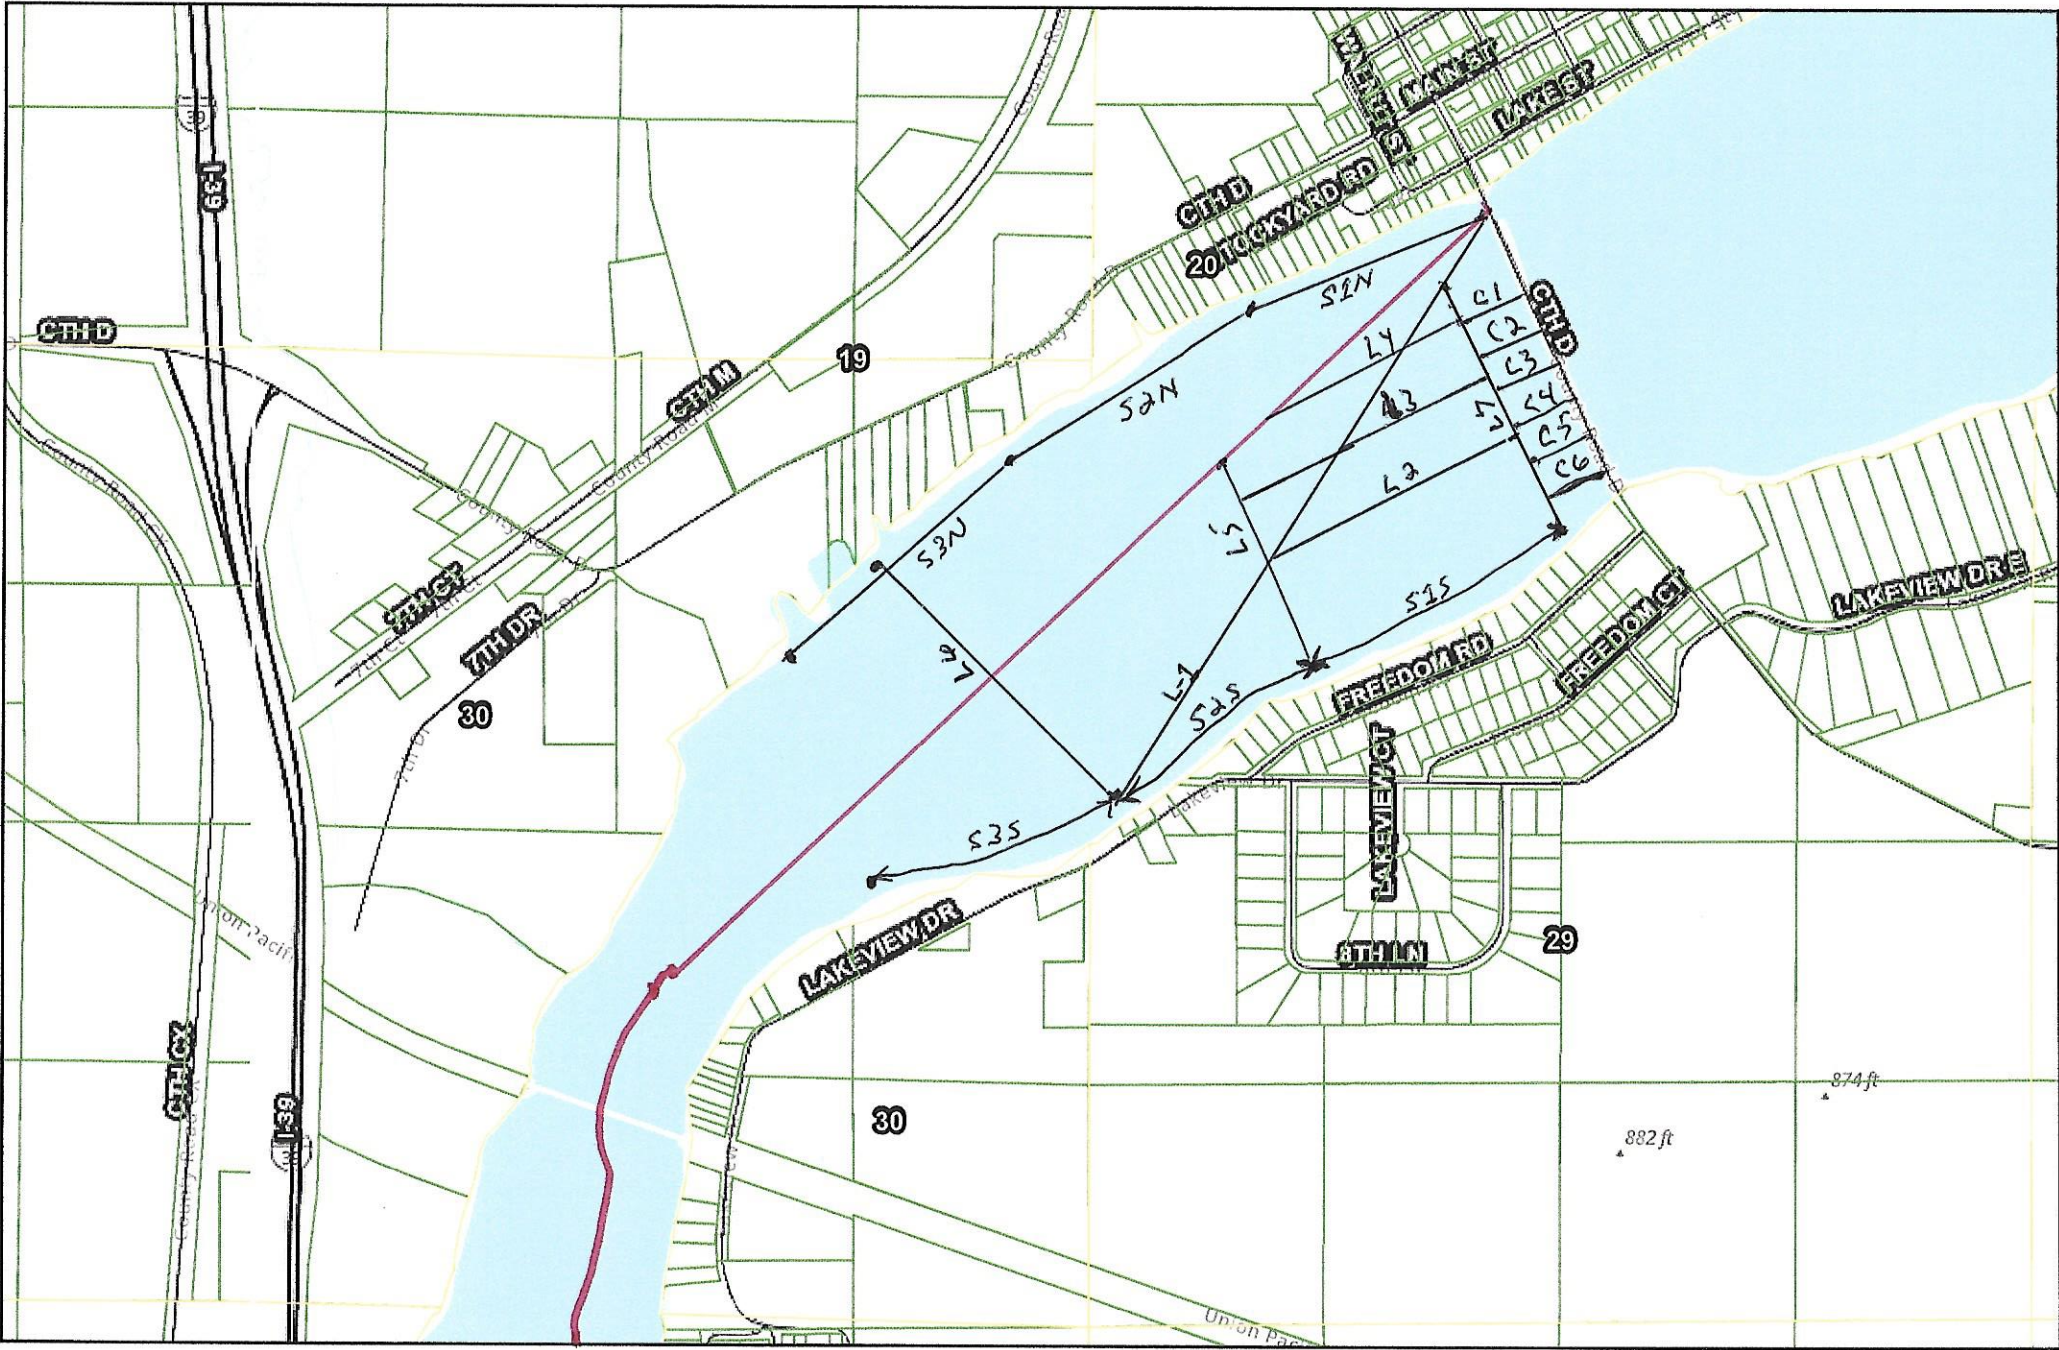

Buffalo Lake Segment 5

1 inch equals 1,505 feet

MARQUETTE COUNTY

WISCONSIN

Current Time: 3/17/2021 12:54 PM

DISCLAIMER: This map is not guaranteed to be accurate, correct, current, or complete and conclusions drawn are the responsibility of the user.