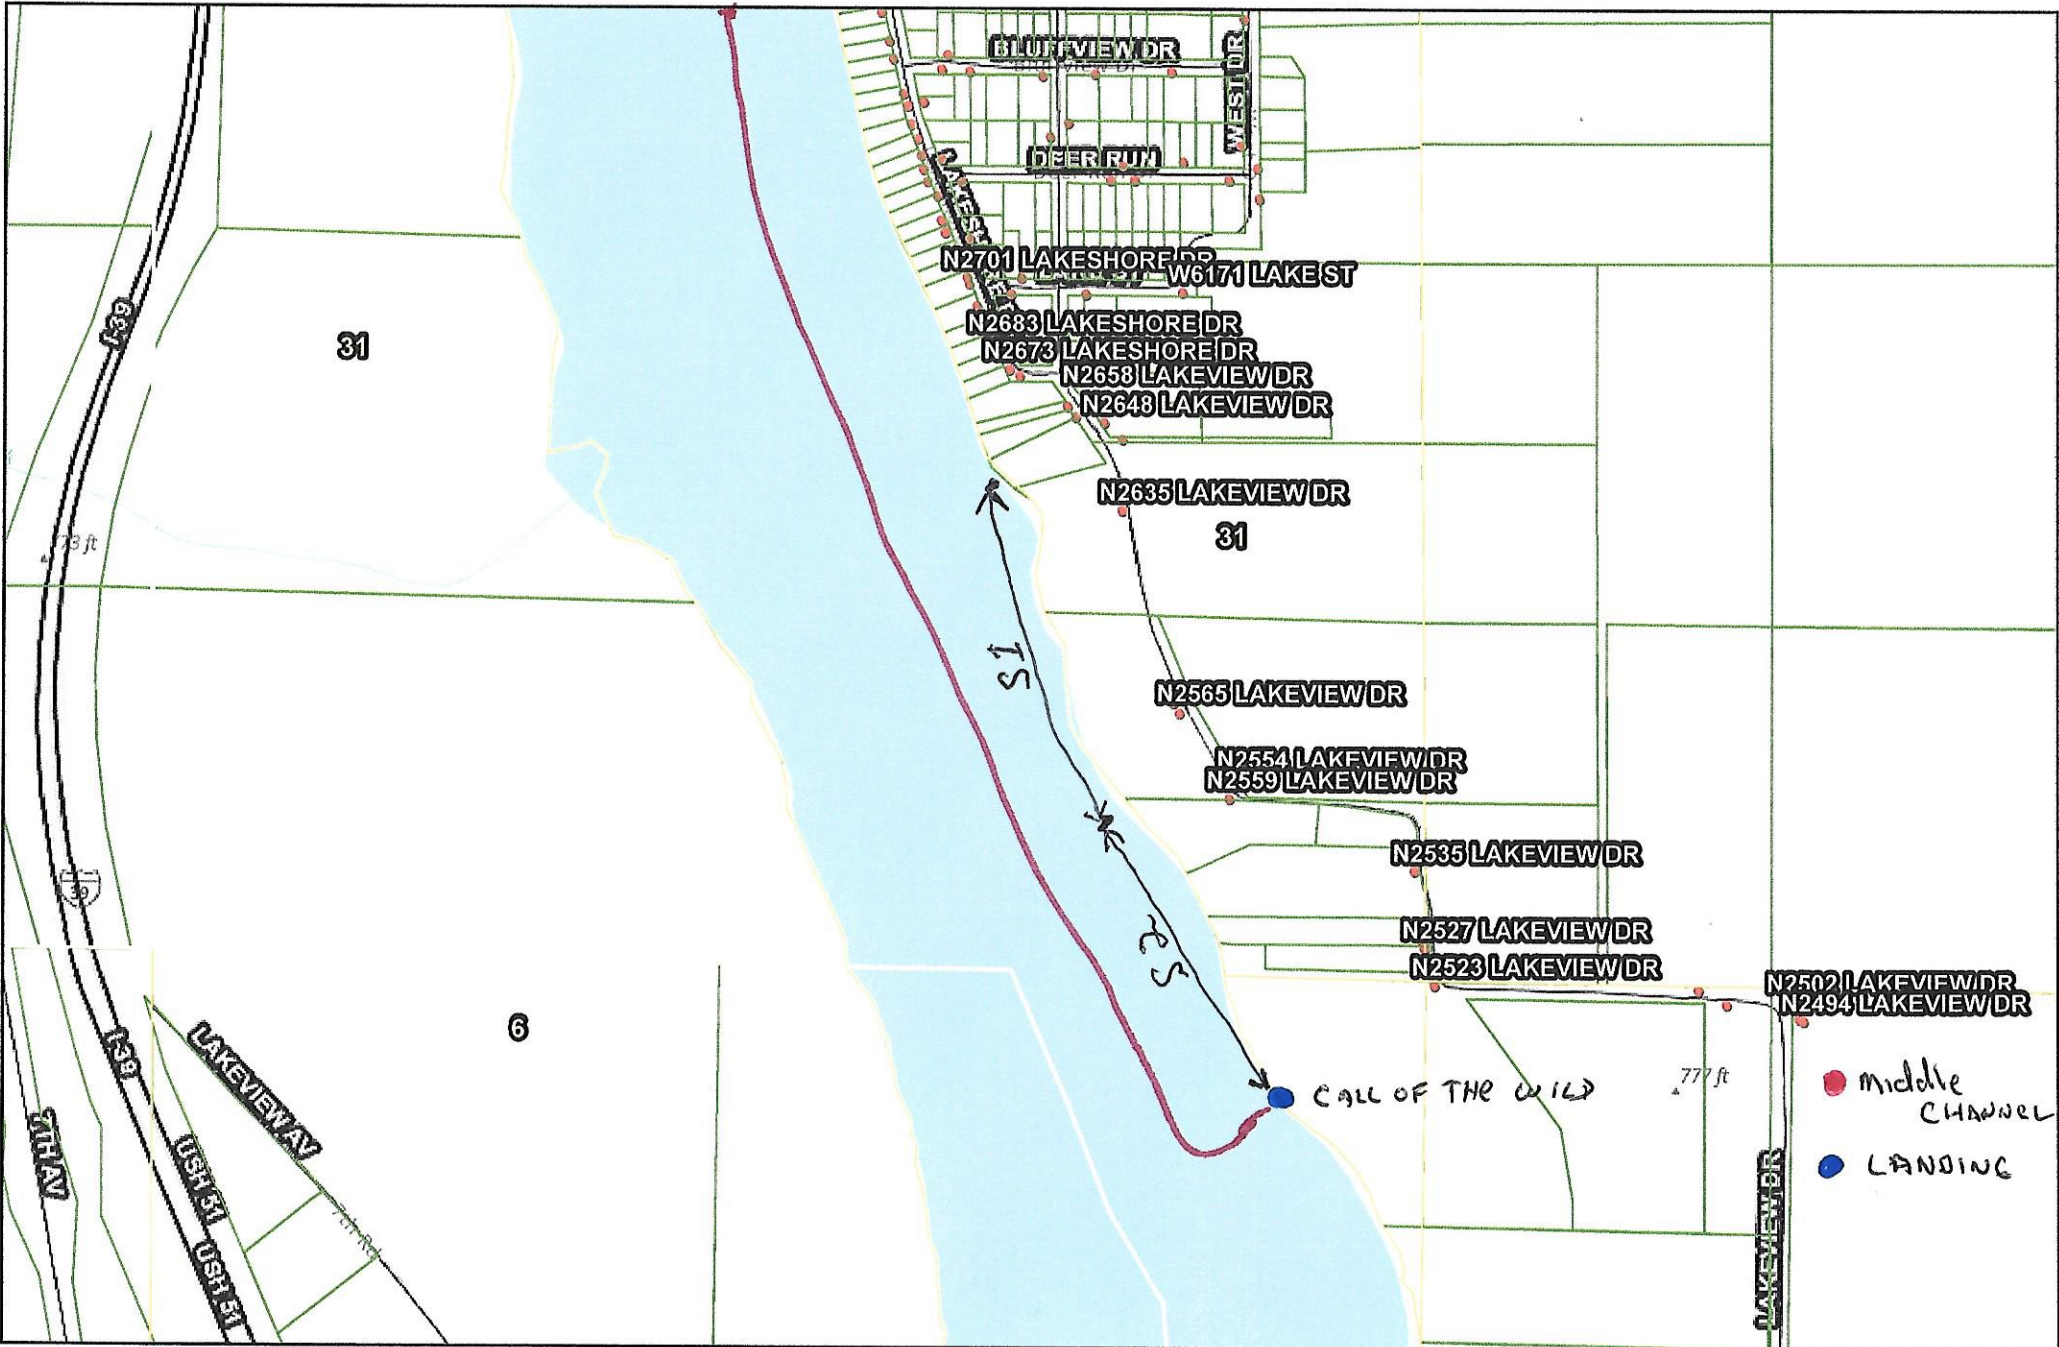

Buffalo Lake Segment 7

1 inch equals 995 feet

MARQUETTE COUNTY

WISCONSIN

Current Time: 3/10/2021 10:56 AM

DISCLAIMER: This map is not guaranteed to be accurate, correct, current, or complete and conclusions drawn are the responsibility of the user.