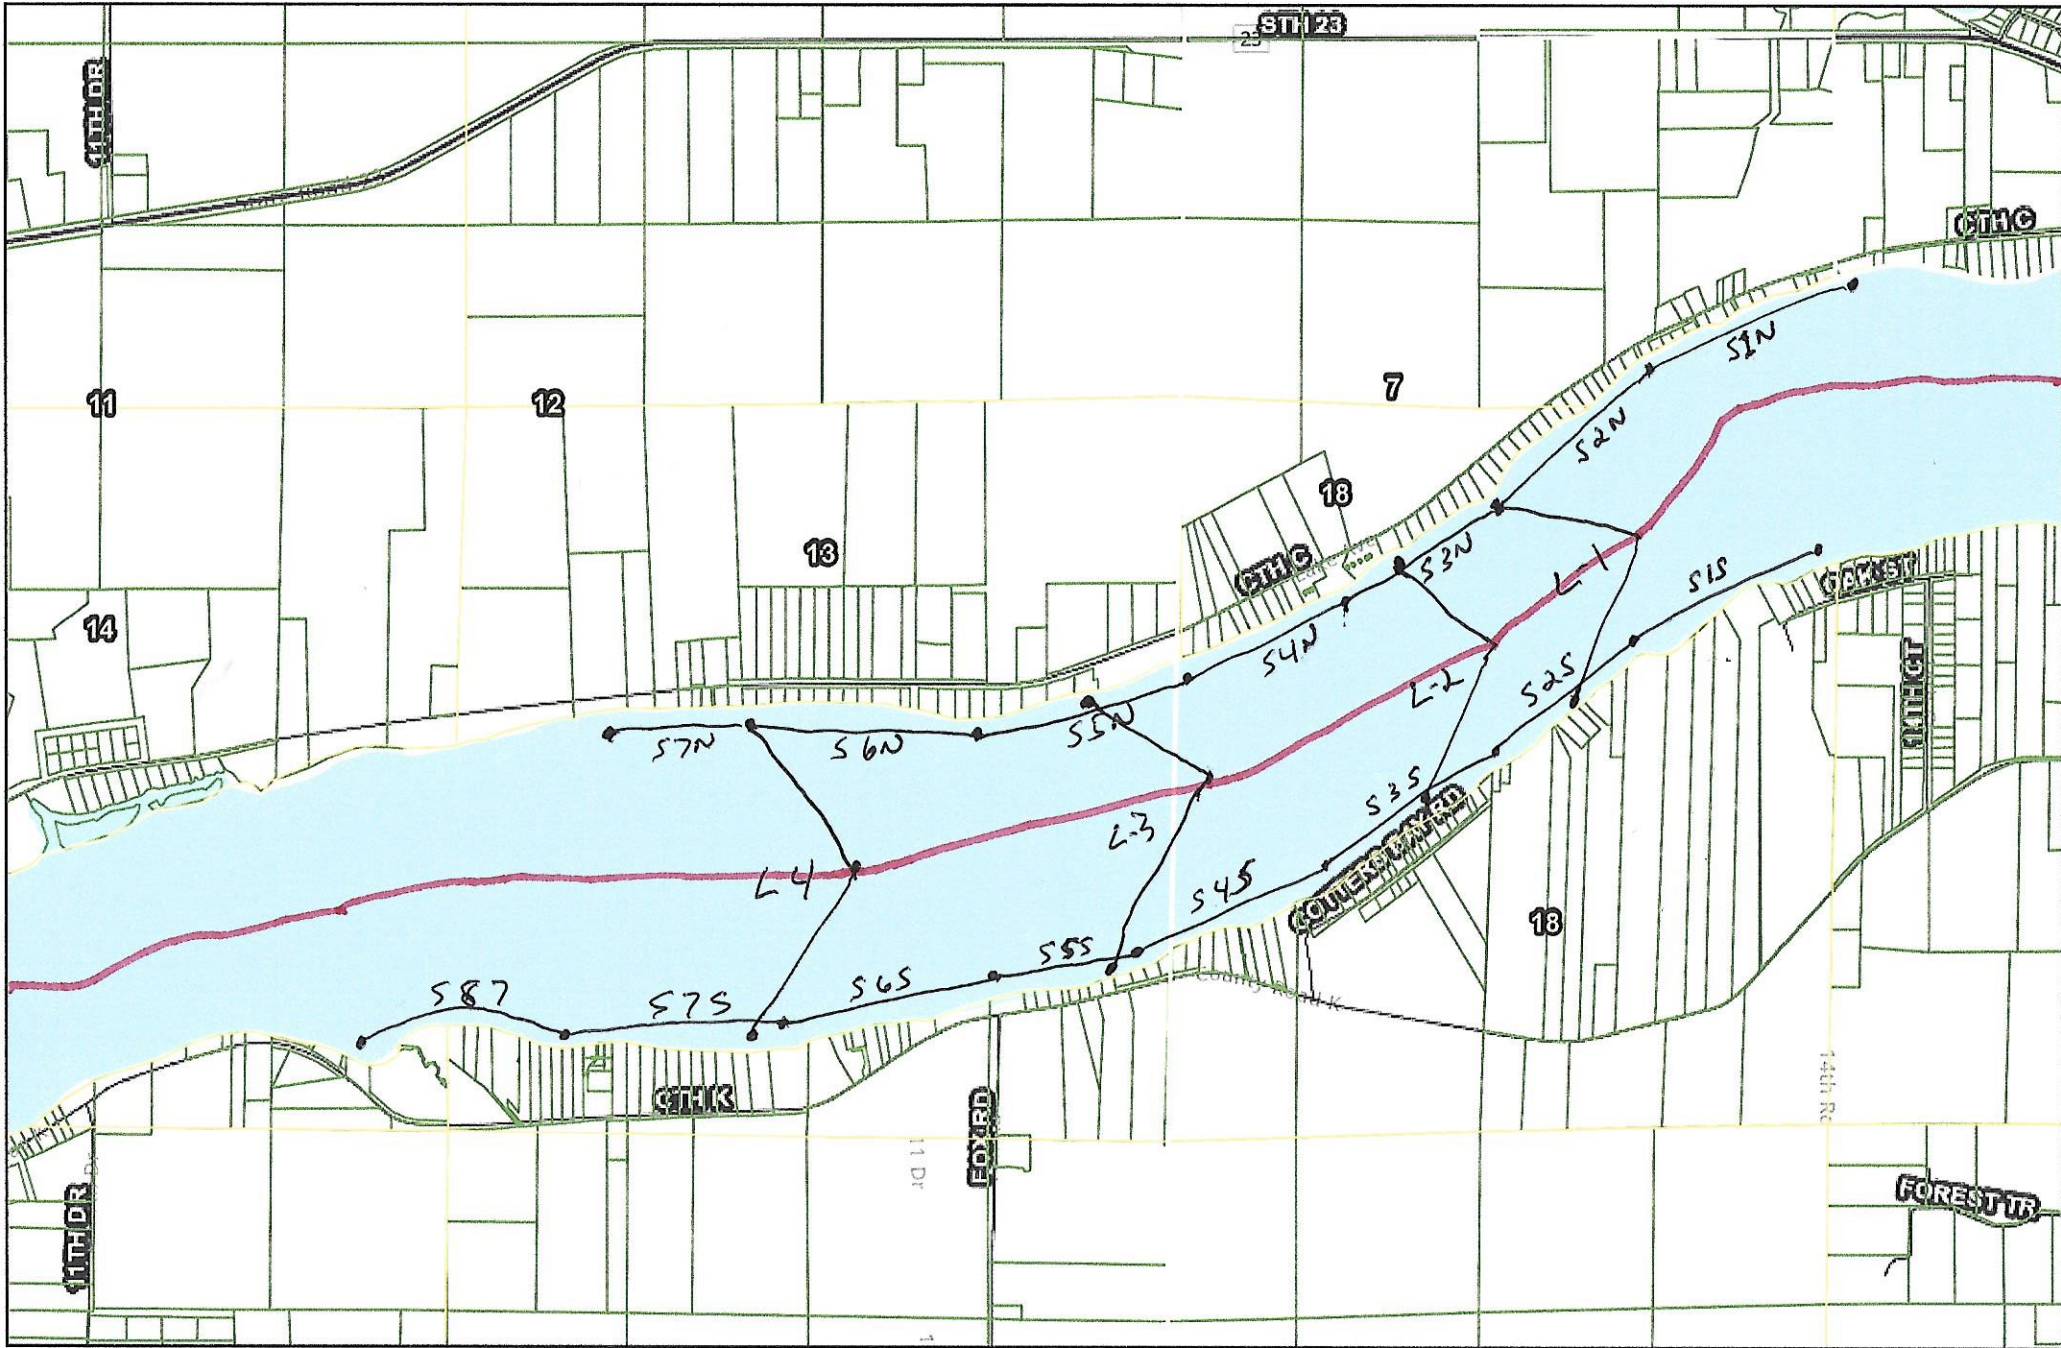

Buffalo Lake Segment 2

1 inch equals 1,989 feet

MARQUETTE COUNTY

WISCONSIN

Current Time: 3/24/2021 12:15 PM

DISCLAIMER: This map is not guaranteed to be accurate, correct, current, or complete and conclusions drawn are the responsibility of the user.